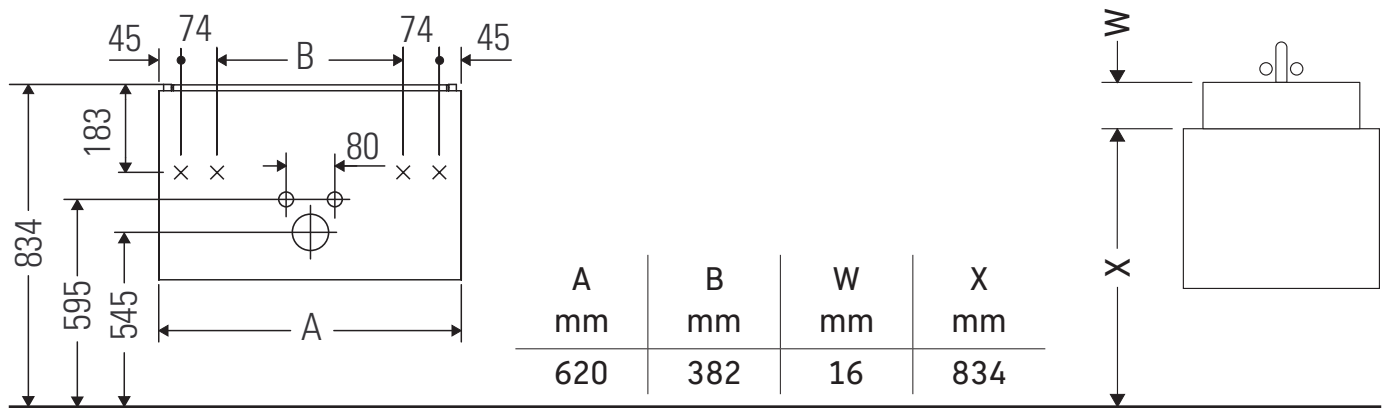

## Monteringsanvisning

ME by Starck # 233663