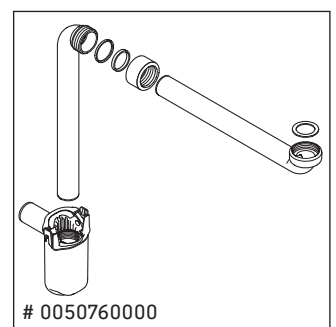

## Monteringsanvisning

ME by Starck # 233663